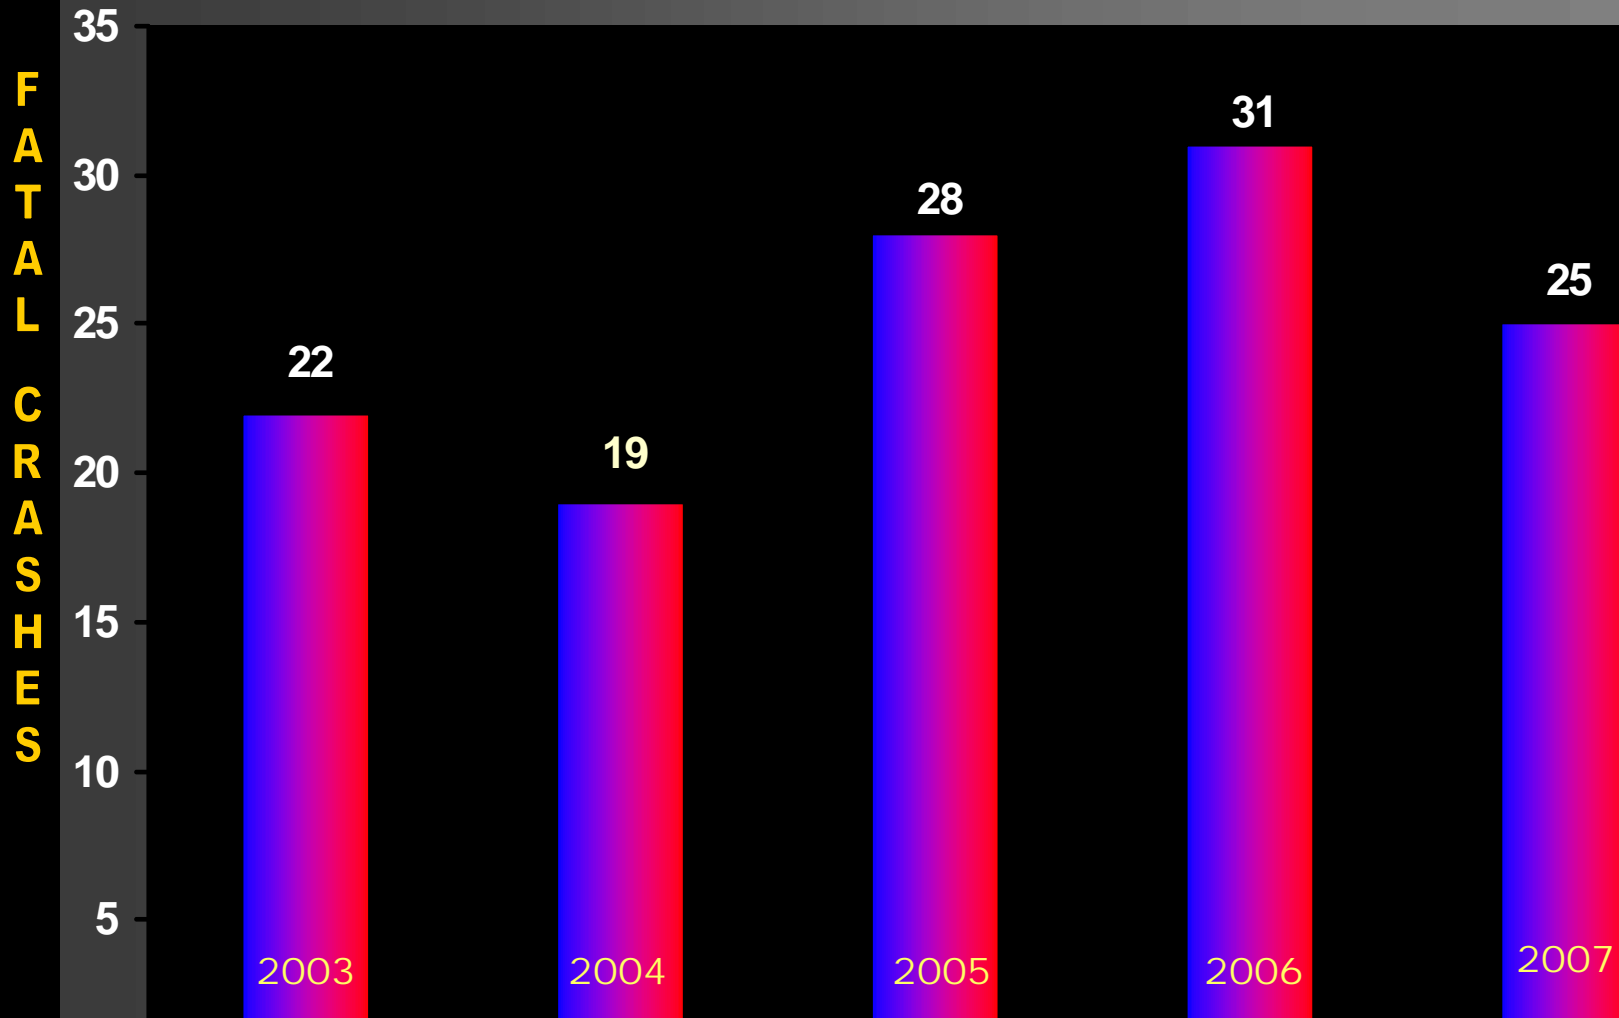

KENTUCKY FATAL CRASHES BETWEEN CHRISTMAS AND NEW YEARS* 2003 - 2007

*Data retrieved for crashes that occurred from December 20 through December 31 of each year.